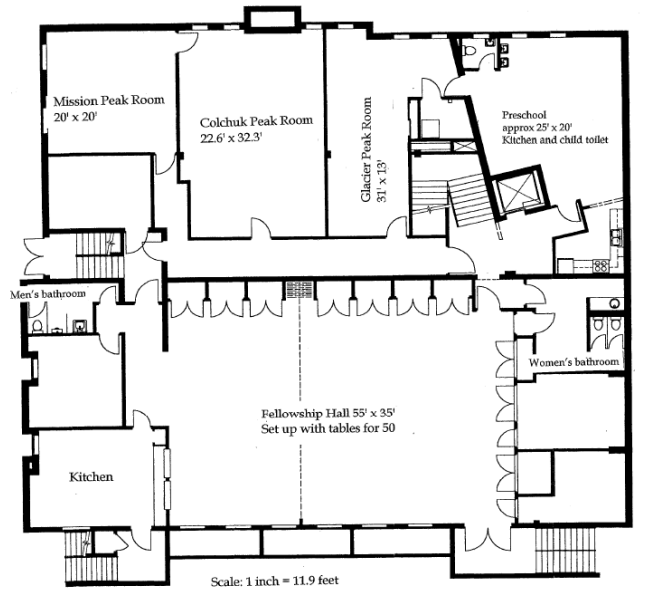

**Lower Level - Daylight Basement Rooms**

Fellowship Hall	1950 sq ft	Meetings, dinners	\$300 per day	Full kitchen available
Preschool Room	500 sq ft	Long or short term rental	\$1000 per month	Kitchen and child toilet. Set up as a preschool
Mission Peak Room	400 sq ft	Long or short term rental	\$150 per day/ \$700 per month	
Colchuk Peak Room	725 sq ft	Long or short term rental	\$150 per day/ \$700 per month	
Glacier Peak Room	400 sq ft	Long or short term rental	\$150 per day/ \$700 per month	

**Upper Level**

Mount Baker Room	522 sq ft	Meetings, short term rentals	\$150 per day	
Nursery	480 sq ft plus 130 sq ft Crib Room	Long or short term rental	\$150 per day/ \$700 per month	Nursery room for infant - toddler

**LEVEL ONE PLAN** Scale: 1 inch = 11.9 feet

**BASEMENT PLAN** Scale: 1 inch = 11.9 feet

**LEVEL TWO PLAN** Scale: 1 inch = 11.9 feet