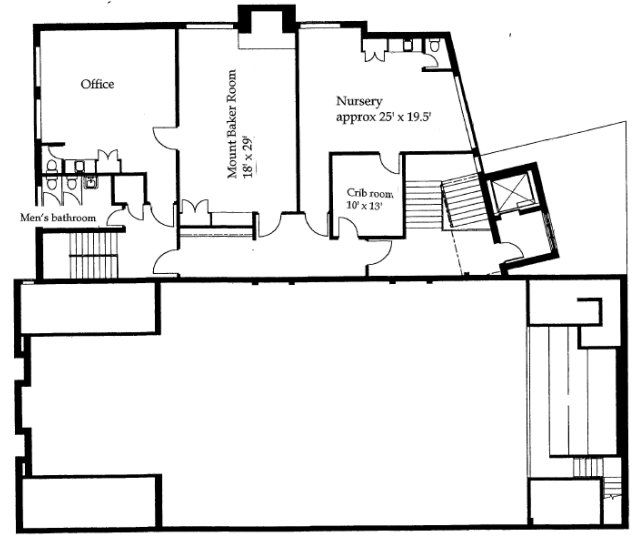

**Lower Level - Daylight Basement Rooms**

Fellowship Hall	1950 sq ft	Meetings, dinners	\$300 per day	Full kitchen available
Preschool Room	500 sq ft	Long or short term rental	\$1000 per month	Kitchen and child toilet. Set up as a preschool
Mission Peak Room	400 sq ft	Long or short term rental	\$150 per day/ \$700 per month	
Colchuk Peak Room	725 sq ft	Long or short term rental	\$150 per day/ \$700 per month	
Glacier Peak Room	400 sq ft	Long or short term rental	\$150 per day/ \$700 per month	

**Upper Level**

Mount Baker Room	522 sq ft	Meetings, short term rentals	\$150 per day	
Nursery	480 sq ft plus 130 sq ft Crib Room	Long or short term rental	\$150 per day/ \$700 per month	Nursery room for infant - toddler

**LEVEL ONE PLAN** Scale: 1 inch = 11.9 feet

**BASEMENT PLAN** Scale: 1 inch = 11.9 feet

**LEVEL TWO PLAN** Scale: 1 inch = 11.9 feet