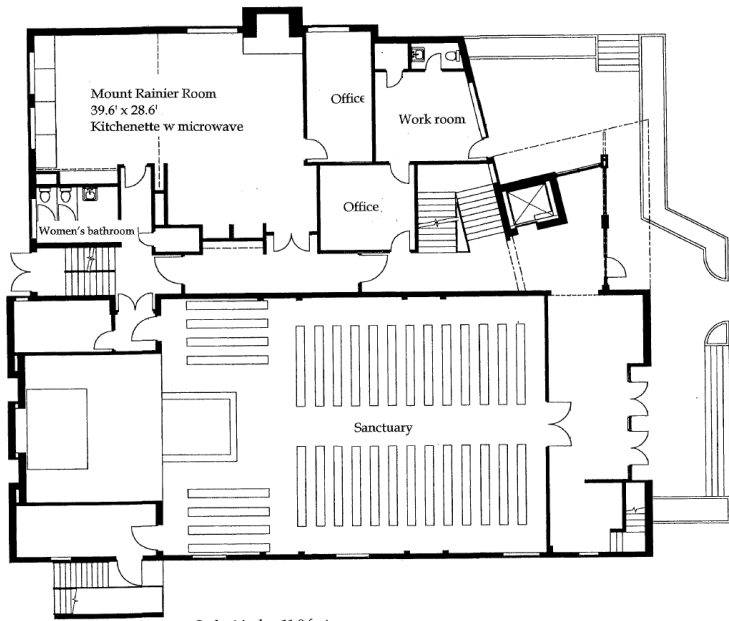

**Level One**

Sanctuary	Seats 220	Concerts, recitals	\$350.00 per day	Sound system available
Mount Rainier Room	1132 sq ft	Meetings, short term rental	\$50 per hour/ \$250 per day	Kitchenette w/ Microwave

**Lower Level - Daylight Basement Rooms**

Fellowship Hall	1950 sq ft	Meetings, dinners	\$300 per day	Full kitchen available
Preschool Room	500 sq ft	Long or short term rental	\$1000 per month	Kitchen and child toilet. Set up as a preschool
Mission Peak Room	400 sq ft	Long or short term rental	\$150 per day/ \$700 per month	
Colchuk Peak Room	725 sq ft	Long or short term rental	\$150 per day/ \$700 per month	
Glacier Peak Room	400 sq ft	Long or short term rental	\$150 per day/ \$700 per month	

**Upper Level**

Mount Baker Room	522 sq ft	Meetings, short term rentals	\$150 per day	
Nursery	480 sq ft plus 130 sq ft Crib Room	Long or short term rental	\$150 per day/ \$700 per month	Nursery room for infant - toddler

**LEVEL ONE PLAN** Scale: 1 inch = 11.9 feet

**BASEMENT PLAN** Scale: 1 inch = 11.9 feet

**LEVEL TWO PLAN** Scale: 1 inch = 11.9 feet